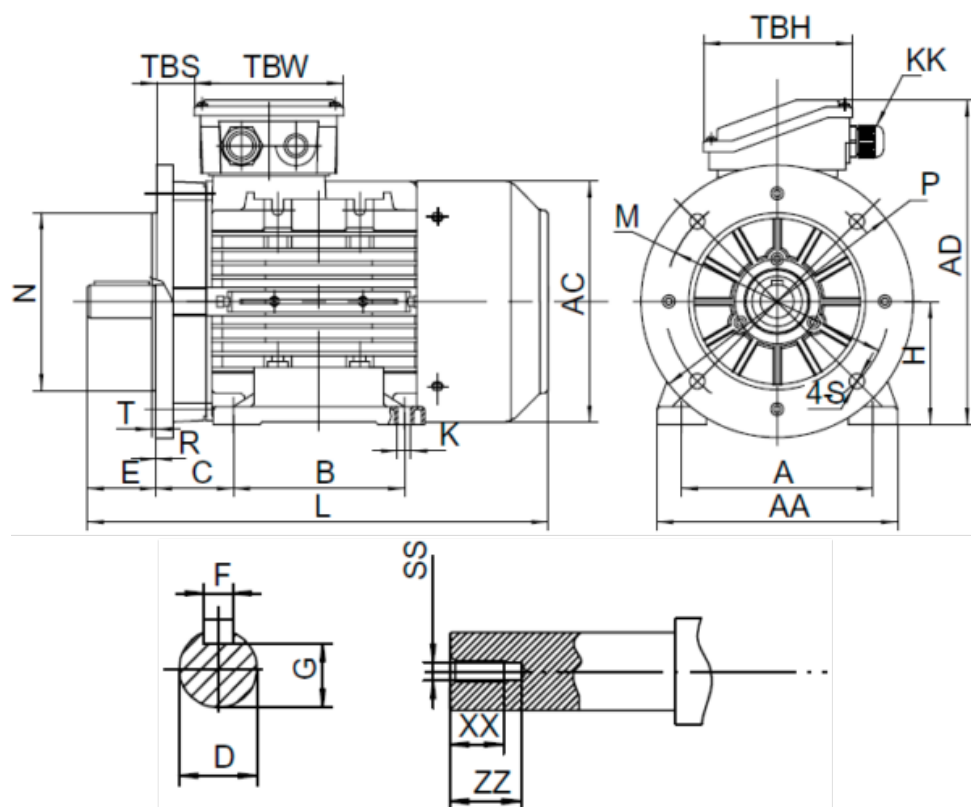

# Data Sheet

Article number: 2516000124170140

Description: Kleedrive T2A 563-4 0.12kw 1400 rpm UL/CSA  
3x230/400V 50HZ IP55 B35 PTO

## Measures

A = 90	F = 3	TBW = 83
AA = 112	G = 7.2	XX = 9
AC = Ø110	H = 56	ZZ = 12
AD = 151	HD = 95	
B = 71	L = 195	
C = 36	SS = M4	
D = Ø9	TBH = 83	
E = 20	TBS = 16.5	